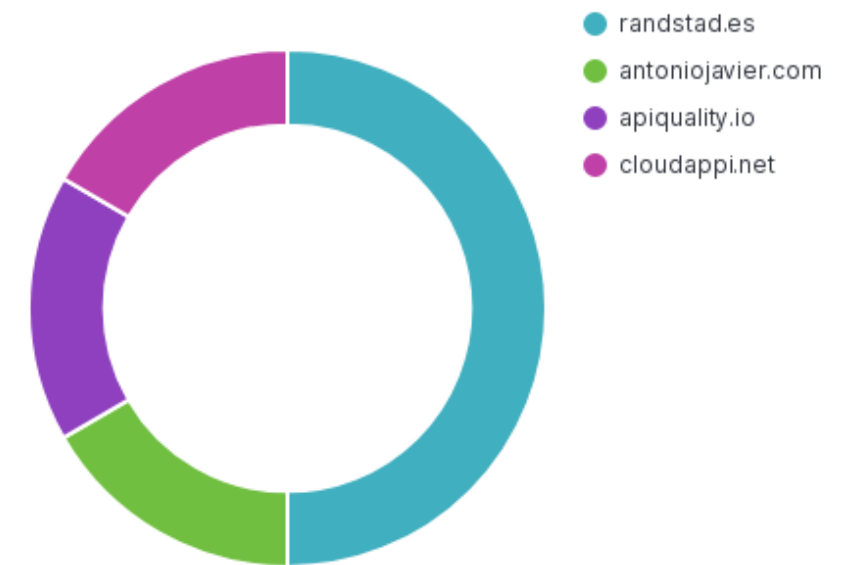

Maintainers Top 10 Email Domains Diversity