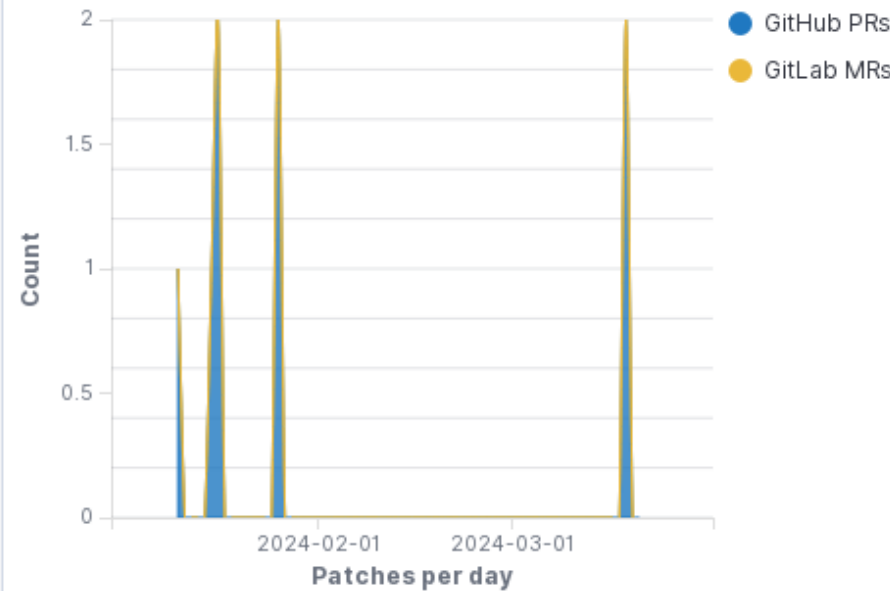

4
Contributors - Unique Ids

0
Users - Unique Ids

0
Observers - Unique Ids

People evolution

Code Activity

4
Repositories

13
Code commits

1,248
Added LoC

54
Removed LoC

Code commits

Maintainers Top 10 Email Domains Diversity

Submitted Issues

Submitted Patches

EventsRVSPs

No results found