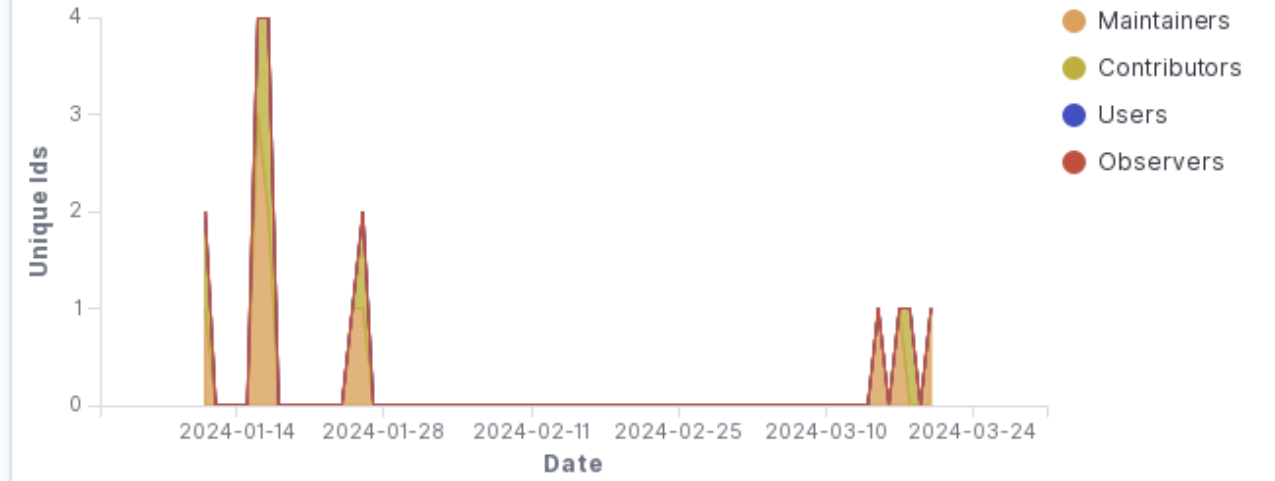

4
Contributors - Unique Ids

0
Users - Unique Ids

0
Observers - Unique Ids

People evolution

Code Activity

4
Repositories

13
Code commits

1,248
Added LoC